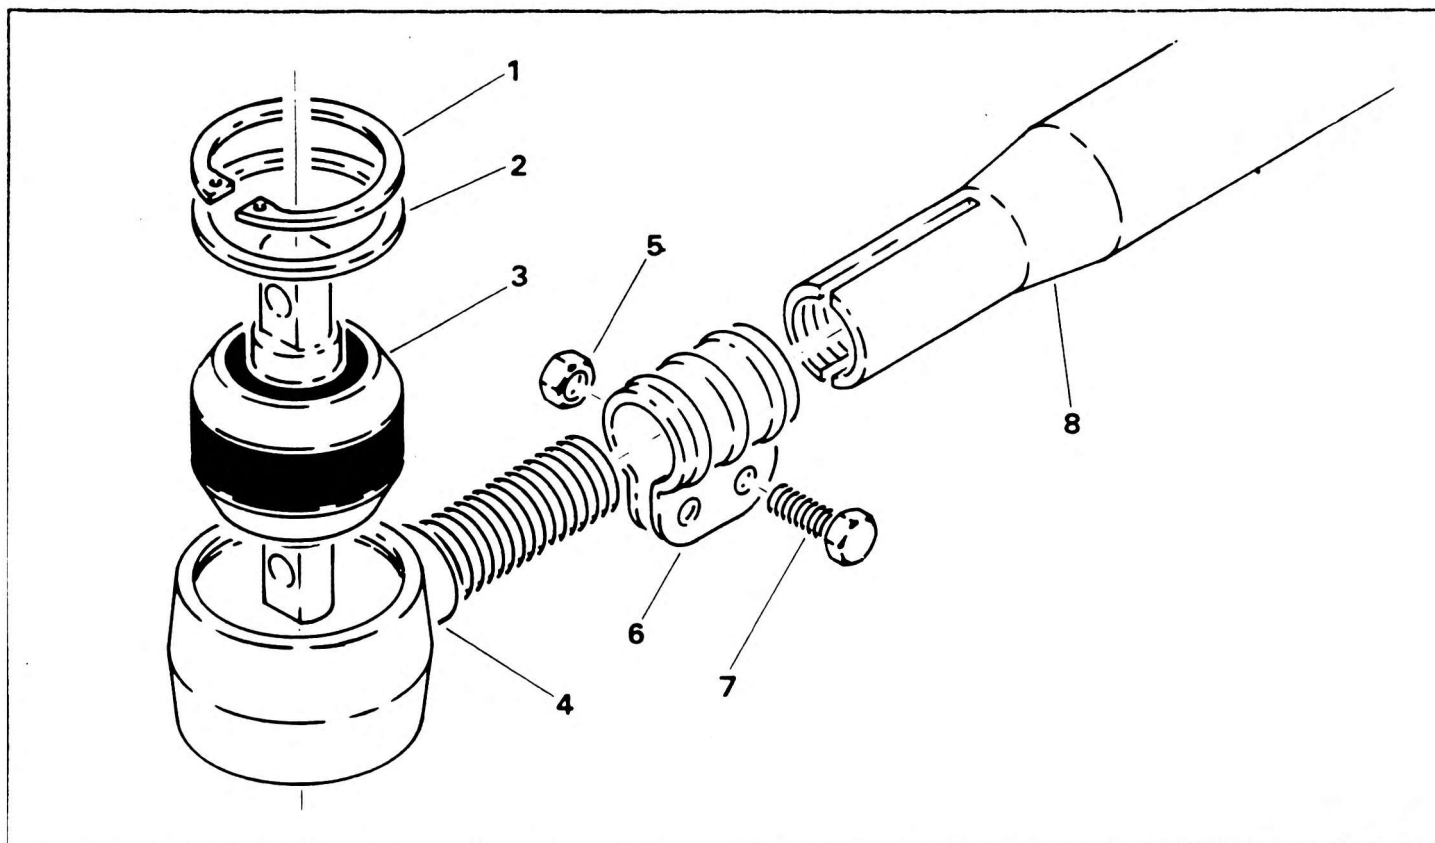

# TORQUE ROD ASSEMBLY

# GROVE

NO.	PART NO.	QTY	DESCRIPTION	NO.	PART NO.	QTY	DESCRIPTION
	7-768-002470		COMPLETE ASSY				
	9-768-100018		SOCKET ASSY LEFT HAND THREADS INCLUDES ABR 1-4				
	9-768-100013	1	SOCKET ASSY RIGHT HAND THREADS INCLUDES ABR 1-4				
1	9-768-100015	2	RING, SNAP				
2	9-768-100016	2	RING				
3	9-768-100028	2	JOINT				
4	NOT SERVICED	2	HOUSING				
5	9-768-100006	4	LOCKNUT M12 X 1.5				
6	9-768-100014	2	CLAMP				
7	9-768-100007	4	SCREW				
8	NOT SERVICED	1	TUBE				